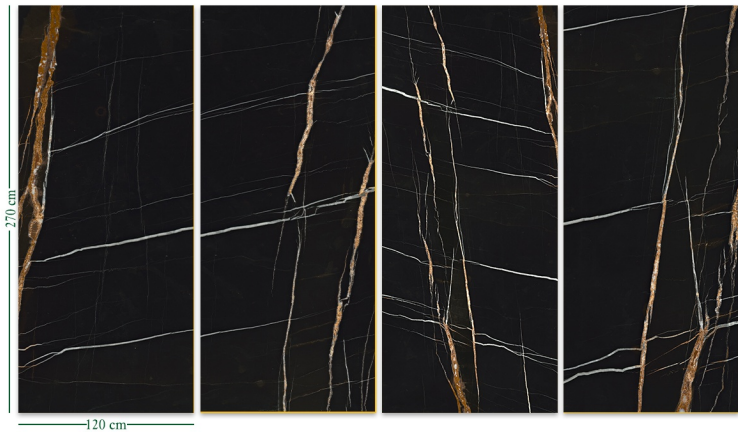

Slab Collection

Lawrence Gold & California Black

Wall: Lawrence Gold
Floor: California Black

Slab Collection

Lawrence silver & Cantona Black

Wall: Lawrence Silver / Cantona Black
Floor: Cantona Black

Slab Collection

Elizabeth White & Gabana Black

Wall: Elizabeth White
Floor: Gabana Black

BookMatch

4Match

BookMatch

4Match

BookMatch

4Match

Cantona Black

4 Faces

Surface :

Full Polished

Slab Thickness (cm) :

9 mm

Cantona Black
4 Faces

Surface :
Full Polished

Slab Thickness (cm) :
9 mm

BookMatch

4Match

Elizabeth White

5 Faces

Surface :

Full Polished

Slab Thickness (cm) :