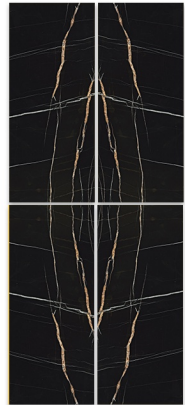

Slab Collection

Lawrence Gold & California Black

Wall: Lawrence Gold
Floor: California Black

Slab Collection

Lawrence silver & Cantona Black

Wall: Lawrence Silver / Cantona Black
Floor: Cantona Black

Slab Collection

Elizabeth White & Gabana Black

Wall: Elizabeth White
Floor: Gabana Black

BookMatch

4Match

BookMatch

4Match

BookMatch

4Match

Cantona Black

4 Faces

Surface :

Full Polished

Slab Thickness (cm) :

9 mm

Cantona Black
4 Faces

Surface :
Full Polished

Slab Thickness (cm) :
9 mm

BookMatch

4Match

Elizabeth White

5 Faces

Surface :

Full Polished

Slab Thickness (cm) :