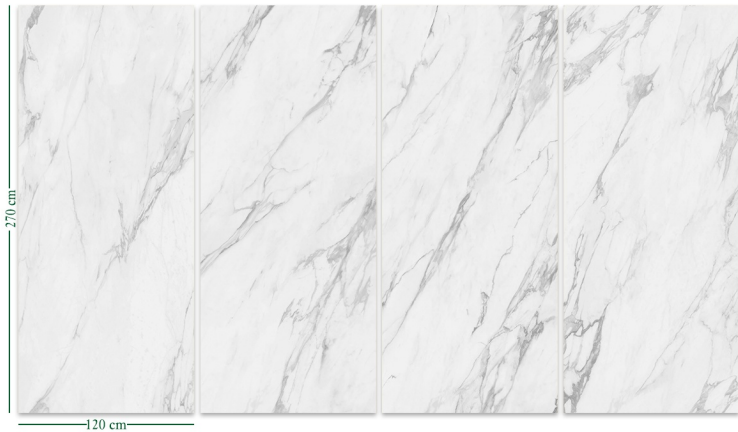

Slab Thickness (cm) :
9 mm

BookMatch

4Match

Elizabeth White

5 Faces

Surface :

Full Polished

Slab Thickness (cm) :

9 mm

Elizabeth White

5 Faces

Surface :

Full Polished

Slab Thickness (cm) :

9 mm

BookMatch