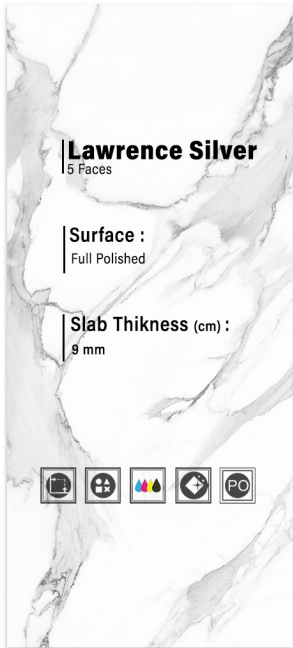

Slab Collection

Lawrence Gold & California Black

Wall: Lawrence Gold
Floor: California Black

Slab Collection

Lawrence silver & Cantona Black

Wall: Lawrence Silver / Cantona Black
Floor: Cantona Black

Slab Collection

Elizabeth White & Gabana Black

Wall: Elizabeth White
Floor: Gabana Black

BookMatch

4Match

BookMatch

4Match

BookMatch

4Match

Cantona Black

4 Faces

Surface :

Full Polished

Slab Thickness (cm) :

9 mm

Cantona Black
4 Faces

Surface :
Full Polished

Slab Thickness (cm) :
9 mm

BookMatch

4Match

Elizabeth White

5 Faces

Surface :

Full Polished

Slab Thickness (cm) :