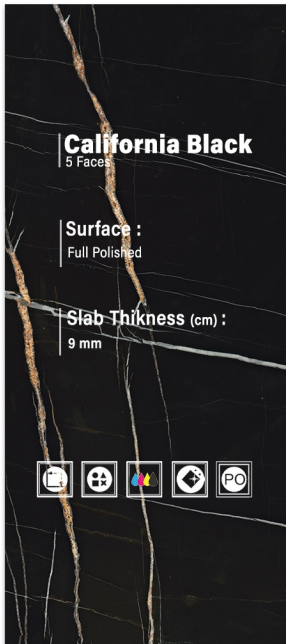

Slab Collection

Lawrence Gold & California Black

Wall: Lawrence Gold
Floor: California Black

Slab Collection

Lawrence silver & Cantona Black

Wall: Lawrence Silver / Cantona Black
Floor: Cantona Black

Slab Collection

Elizabeth White & Gabana Black

Wall: Elizabeth White
Floor: Gabana Black

BookMatch

4Match

BookMatch

4Match

BookMatch

4Match

Cantona Black

4 Faces

Surface :

Full Polished

Slab Thickness (cm) :

9 mm

Cantona Black
4 Faces

Surface :
Full Polished

Slab Thickness (cm) :
9 mm

BookMatch

4Match

Elizabeth White

5 Faces

Surface :

Full Polished

Slab Thickness (cm) :