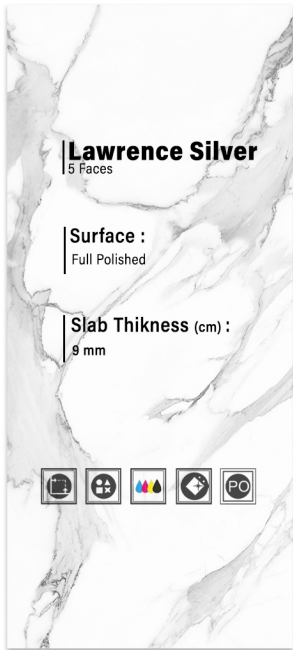

Slab Collection

Lawrence Gold & California Black

Wall: Lawrence Gold
Floor: California Black

Slab Collection

Lawrence silver & Cantona Black

Wall: Lawrence Silver / Cantona Black
Floor: Cantona Black

Slab Collection

Elizabeth White & Gabana Black

Wall: Elizabeth White
Floor: Gabana Black

BookMatch

4Match

BookMatch

4Match

BookMatch

4Match

Cantona Black

4 Faces

Surface :

Full Polished

Slab Thickness (cm) :

9 mm

Cantona Black
4 Faces

Surface :
Full Polished