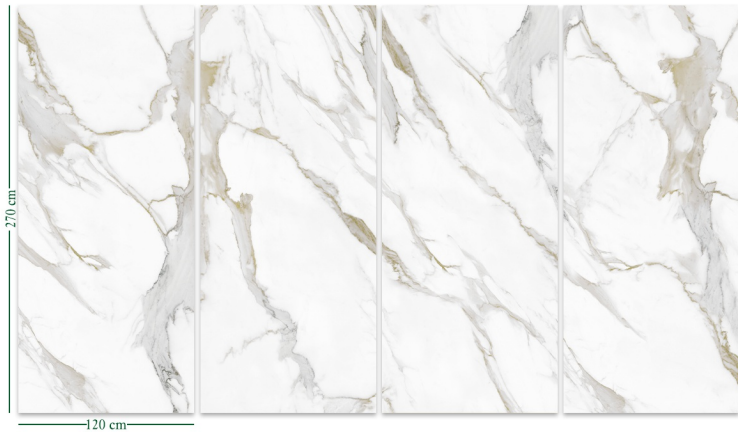

S L A B C O L L E C T I O N

Winter 2023

Slab Collection

Lawrence Gold & California Black

Wall: Lawrence Gold
Floor: California Black

Slab Collection

Lawrence Gold & California Black

Wall: Lawrence Gold / California Black
Floor: Lawrence Gold

Slab Collection

Lawrence Gold & California Black

Wall: Lawrence Gold
Floor: California Black

Slab Collection

Lawrence silver & Cantona Black

Wall: Lawrence Silver / Cantona Black
Floor: Cantona Black

Slab Collection

Elizabeth White & Gabana Black

Wall: Elizabeth White
Floor: Gabana Black

BookMatch

4Match

BookMatch

4Match

BookMatch

4Match

Cantona Black

4 Faces

Surface :

Full Polished

Slab Thickness (cm) :

9 mm

Cantona Black
4 Faces

Surface :
Full Polished