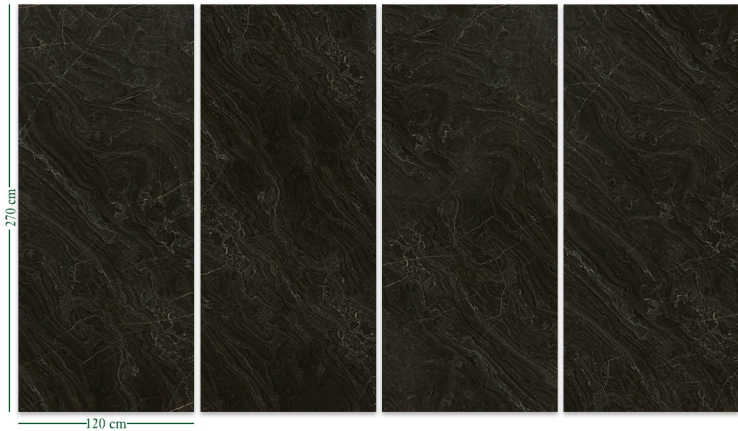

Slab Collection

Lawrence Gold & California Black

Wall: Lawrence Gold
Floor: California Black

Slab Collection

Lawrence silver & Cantona Black

Wall: Lawrence Silver / Cantona Black
Floor: Cantona Black

Slab Collection

Cantona Black

4 Faces

Surface :

Full Polished

Slab Thickness (cm) :

9 mm

Cantona Black
4 Faces

Surface :
Full Polished

Slab Thickness (cm) :
9 mm

BookMatch

4Match

Elizabeth White

5 Faces

Surface :

Full Polished

Slab Thickness (cm) :

9 mm

Elizabeth White

5 Faces

Surface :

Full Polished

Slab Thickness (cm) :

9 mm

BookMatch