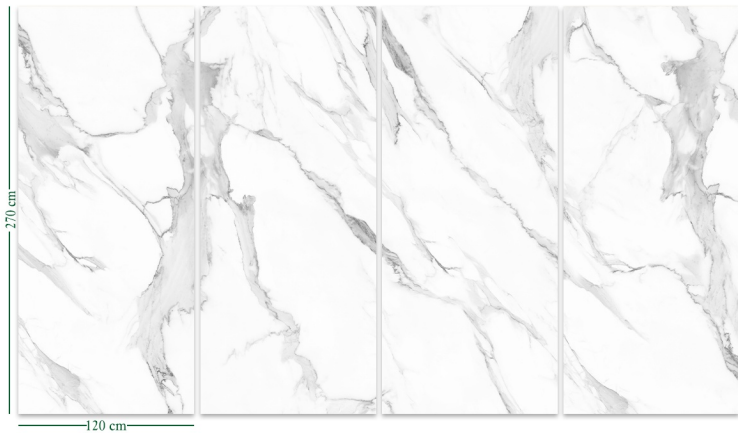

Slab Collection

Lawrence Gold & California Black

Wall: Lawrence Gold
Floor: California Black

Slab Collection

Lawrence silver & Cantona Black

Wall: Lawrence Silver / Cantona Black
Floor: Cantona Black

Slab Collection

Elizabeth White & Gabana Black

Wall: Elizabeth White
Floor: Gabana Black

BookMatch

4Match

BookMatch

4Match

BookMatch

4Match

Cantona Black

4 Faces

Surface :

Full Polished

Slab Thickness (cm) :

9 mm

Cantona Black
4 Faces

Surface :
Full Polished

Slab Thickness (cm) :
9 mm

BookMatch

4Match

Elizabeth White

5 Faces

Surface :

Full Polished

Slab Thickness (cm) :