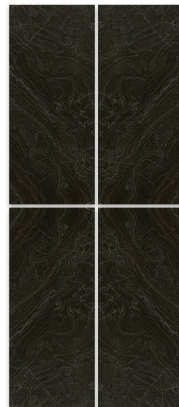

Slab Collection

Lawrence Gold & California Black

Wall: Lawrence Gold
Floor: California Black

Slab Collection

Lawrence silver & Cantona Black

Wall: Lawrence Silver / Cantona Black
Floor: Cantona Black

Slab Collection

Cantona Black

4 Faces

Surface :

Full Polished

Slab Thickness (cm) :

9 mm

Cantona Black
4 Faces

Surface :
Full Polished

Slab Thickness (cm) :
9 mm

BookMatch

4Match

Elizabeth White

5 Faces

Surface :

Full Polished

Slab Thickness (cm) :

9 mm

Elizabeth White

5 Faces

Surface :

Full Polished

Slab Thickness (cm) :

9 mm

BookMatch