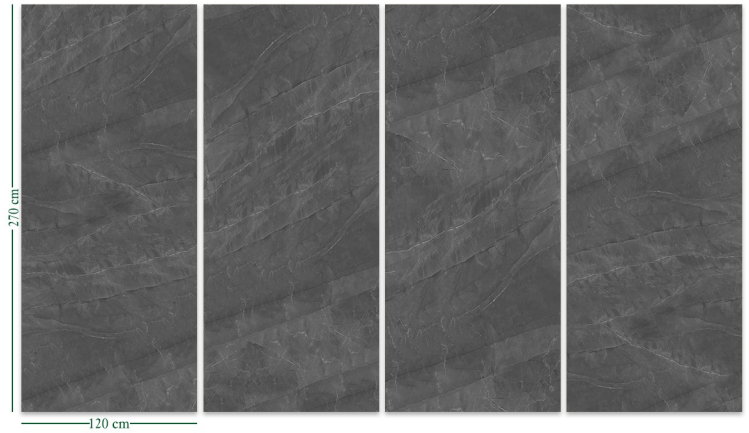

4Match

Gabana Black

4 Faces

Surface :

Full Polished

Slab Thickness (cm) :

9 mm

Castillo
WWW.HERMESTILE.COM