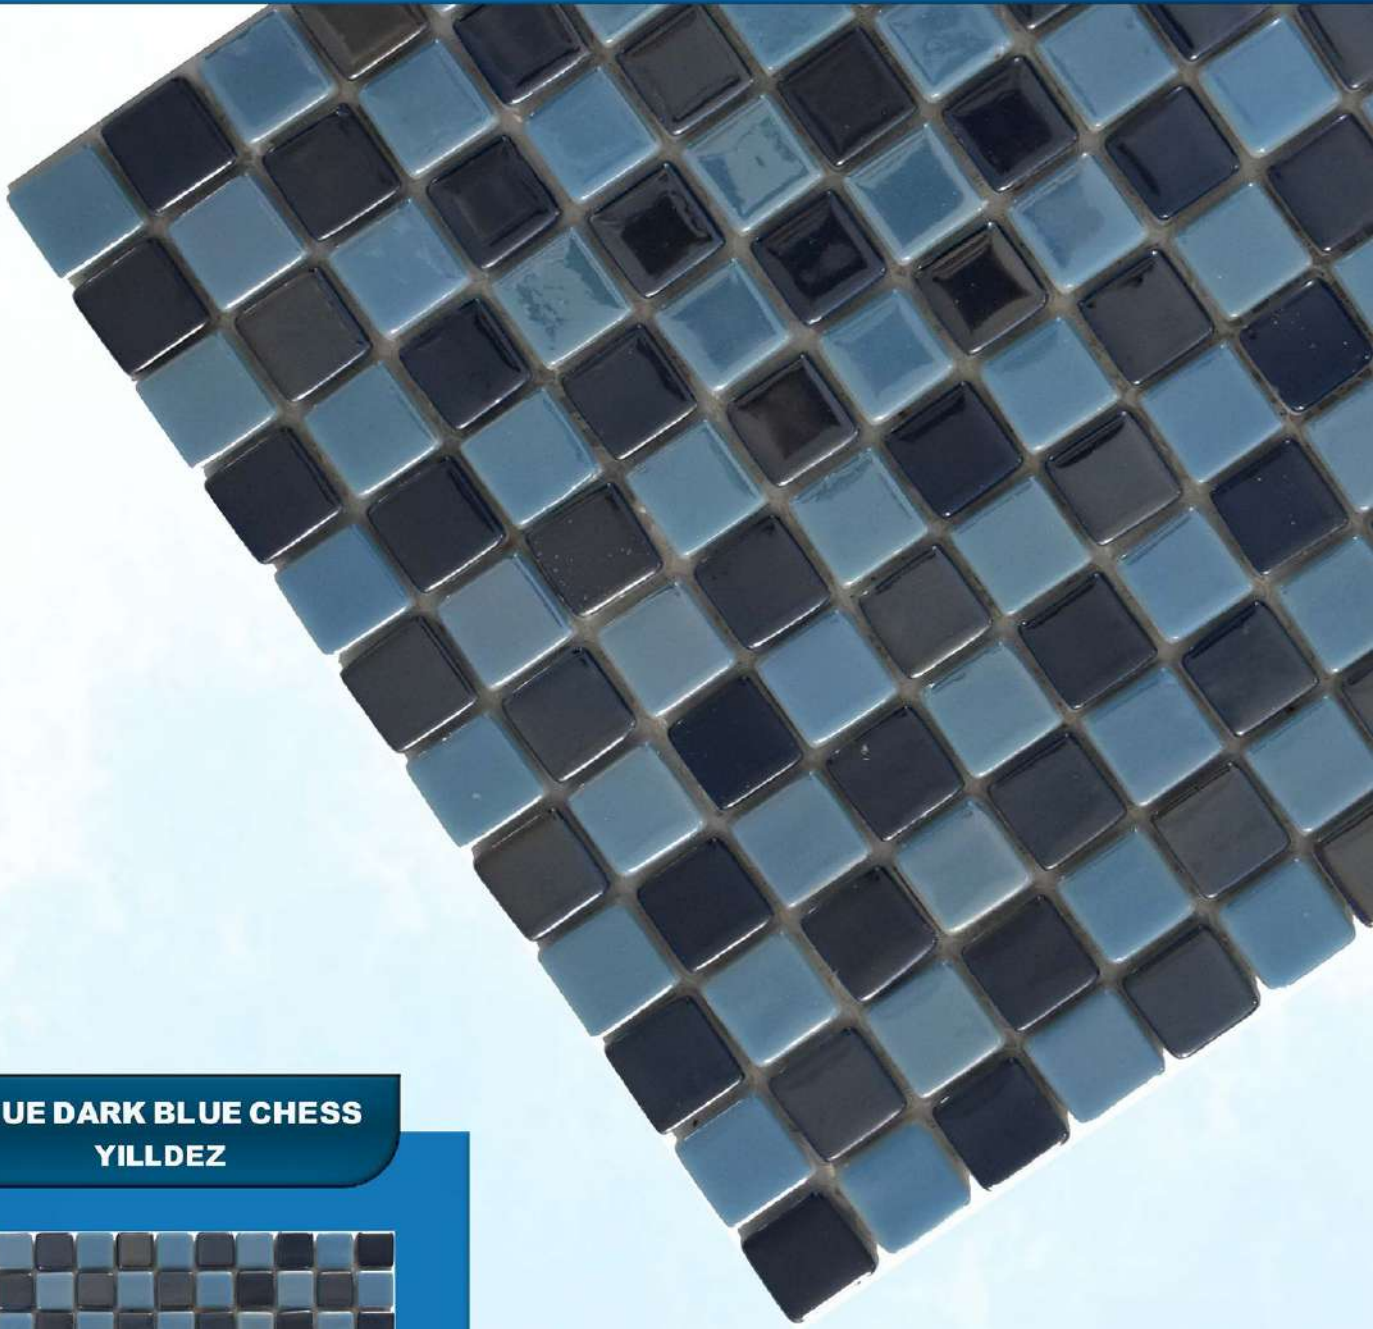

**WHITE BLUE CHESS
YILLDEZ**

**WHITE DARK BLUE CHESS
YILLDEZ**

**BLACK WHITE CHESS
YILLDEZ**

**BLUE DARK BLUE CHESS
YILLDEZ**

**WHITE DARK BLUE VERSACE
YILLDEZ**

**WHITE BLACK VERSACE
YILLDEZ**

**Dark blue and light blue along with white
the beautiful and luxurious combination**