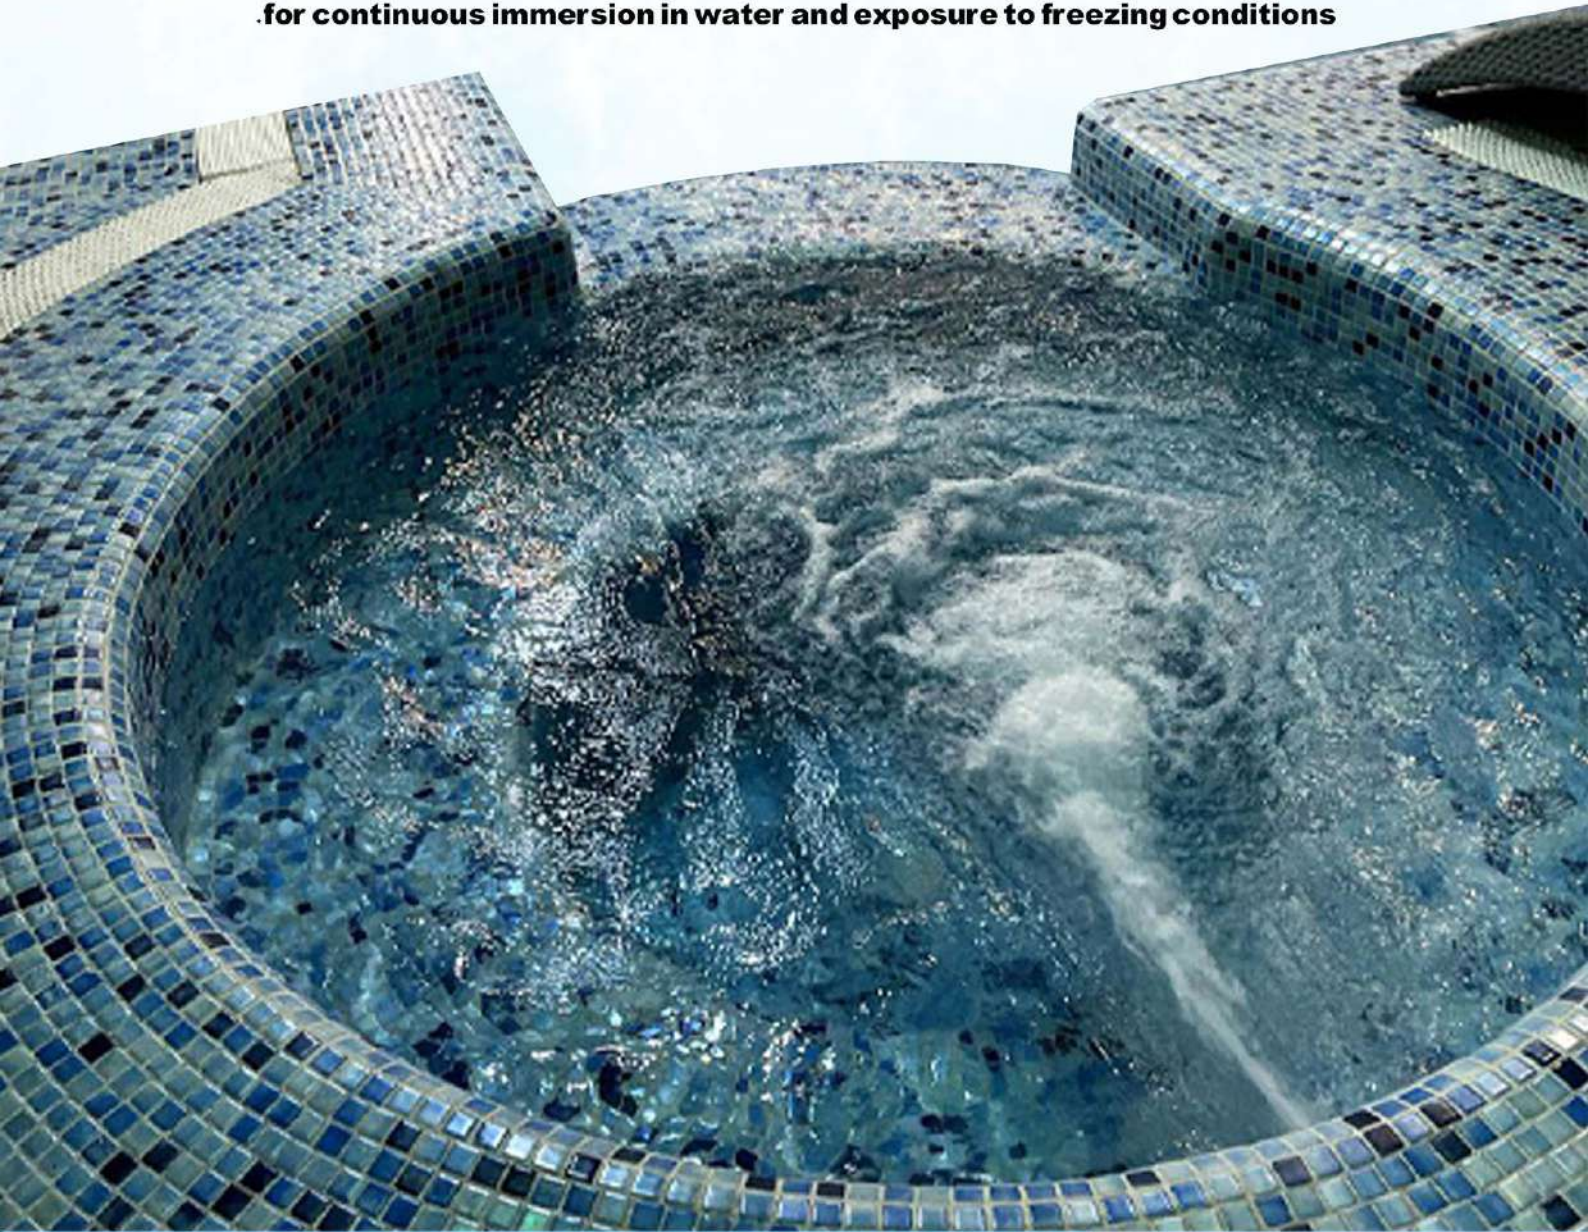

مفصولات کاشی شیشه ای میراک سرامیک برای نصب در داخل و خارج ساختمان قابل هستند و برای غوطه ور شدن مداوم در آب و قرار گرفتن در معرض شرایط اقلیم مناسب می باشند.

GLASS MOSAIC

.Mirak Ceramic glass tile products are designed to be used like ceramic products
Mirak Ceramic glass tile products are resistant to chemicals, do not absorb water, do not change color in environmental conditions and have a very high resistance to surface wear
Mirak Ceramic glass tile products can be installed inside and outside the building and are suitable for continuous immersion in water and exposure to freezing conditions