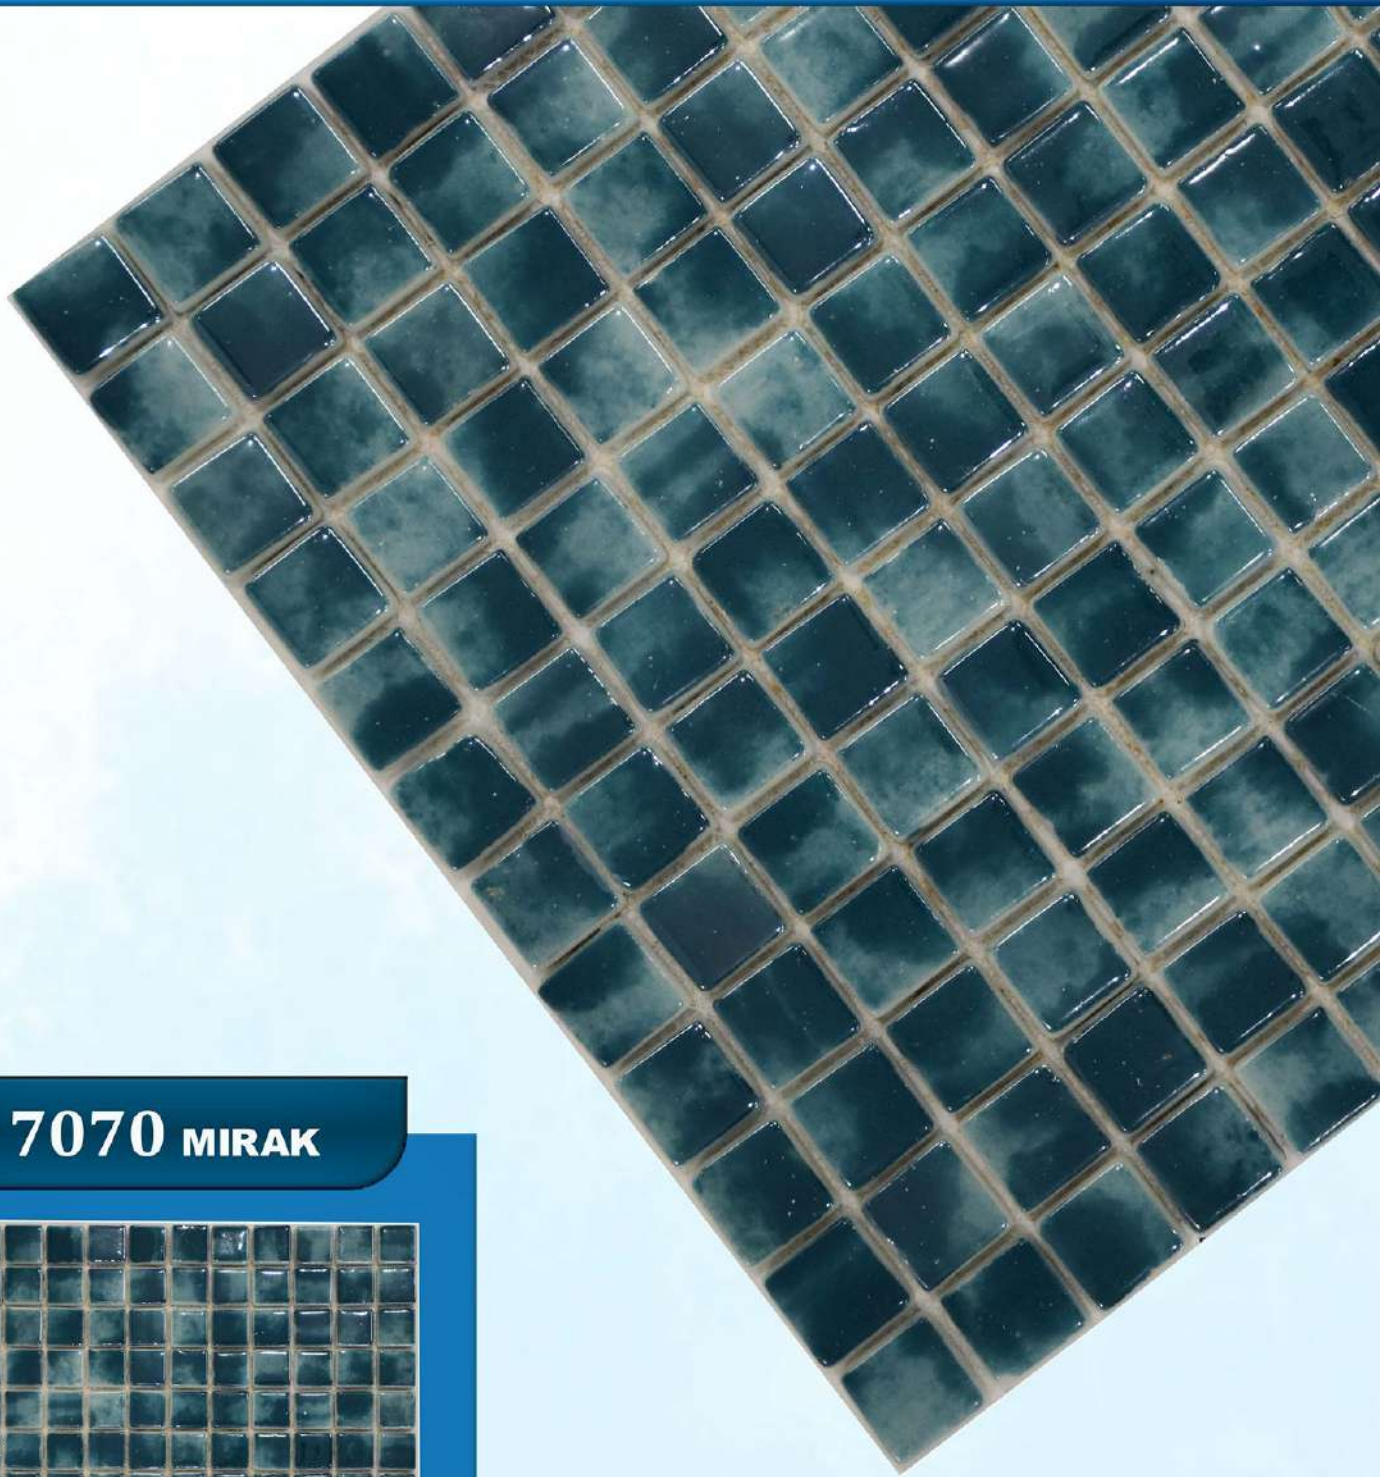

7014 MIRAK

7021 MIRAK

7080 MIRAK

7070 MIRAK

**The distinct technology designed
according to international standard**

White green chess
MIRAK

30x30 PORCELAIN

CEZAR