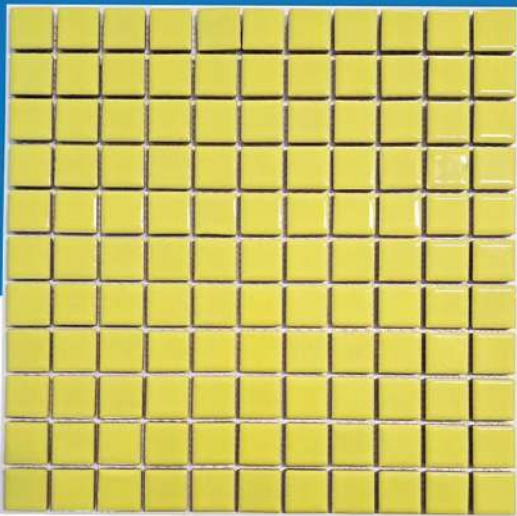

GOLD

**Tooskana
light brown**

RED1 GFT

Easy to clean and high resistance

YELLOW1 GFT

ORG3

GFT

ORG7