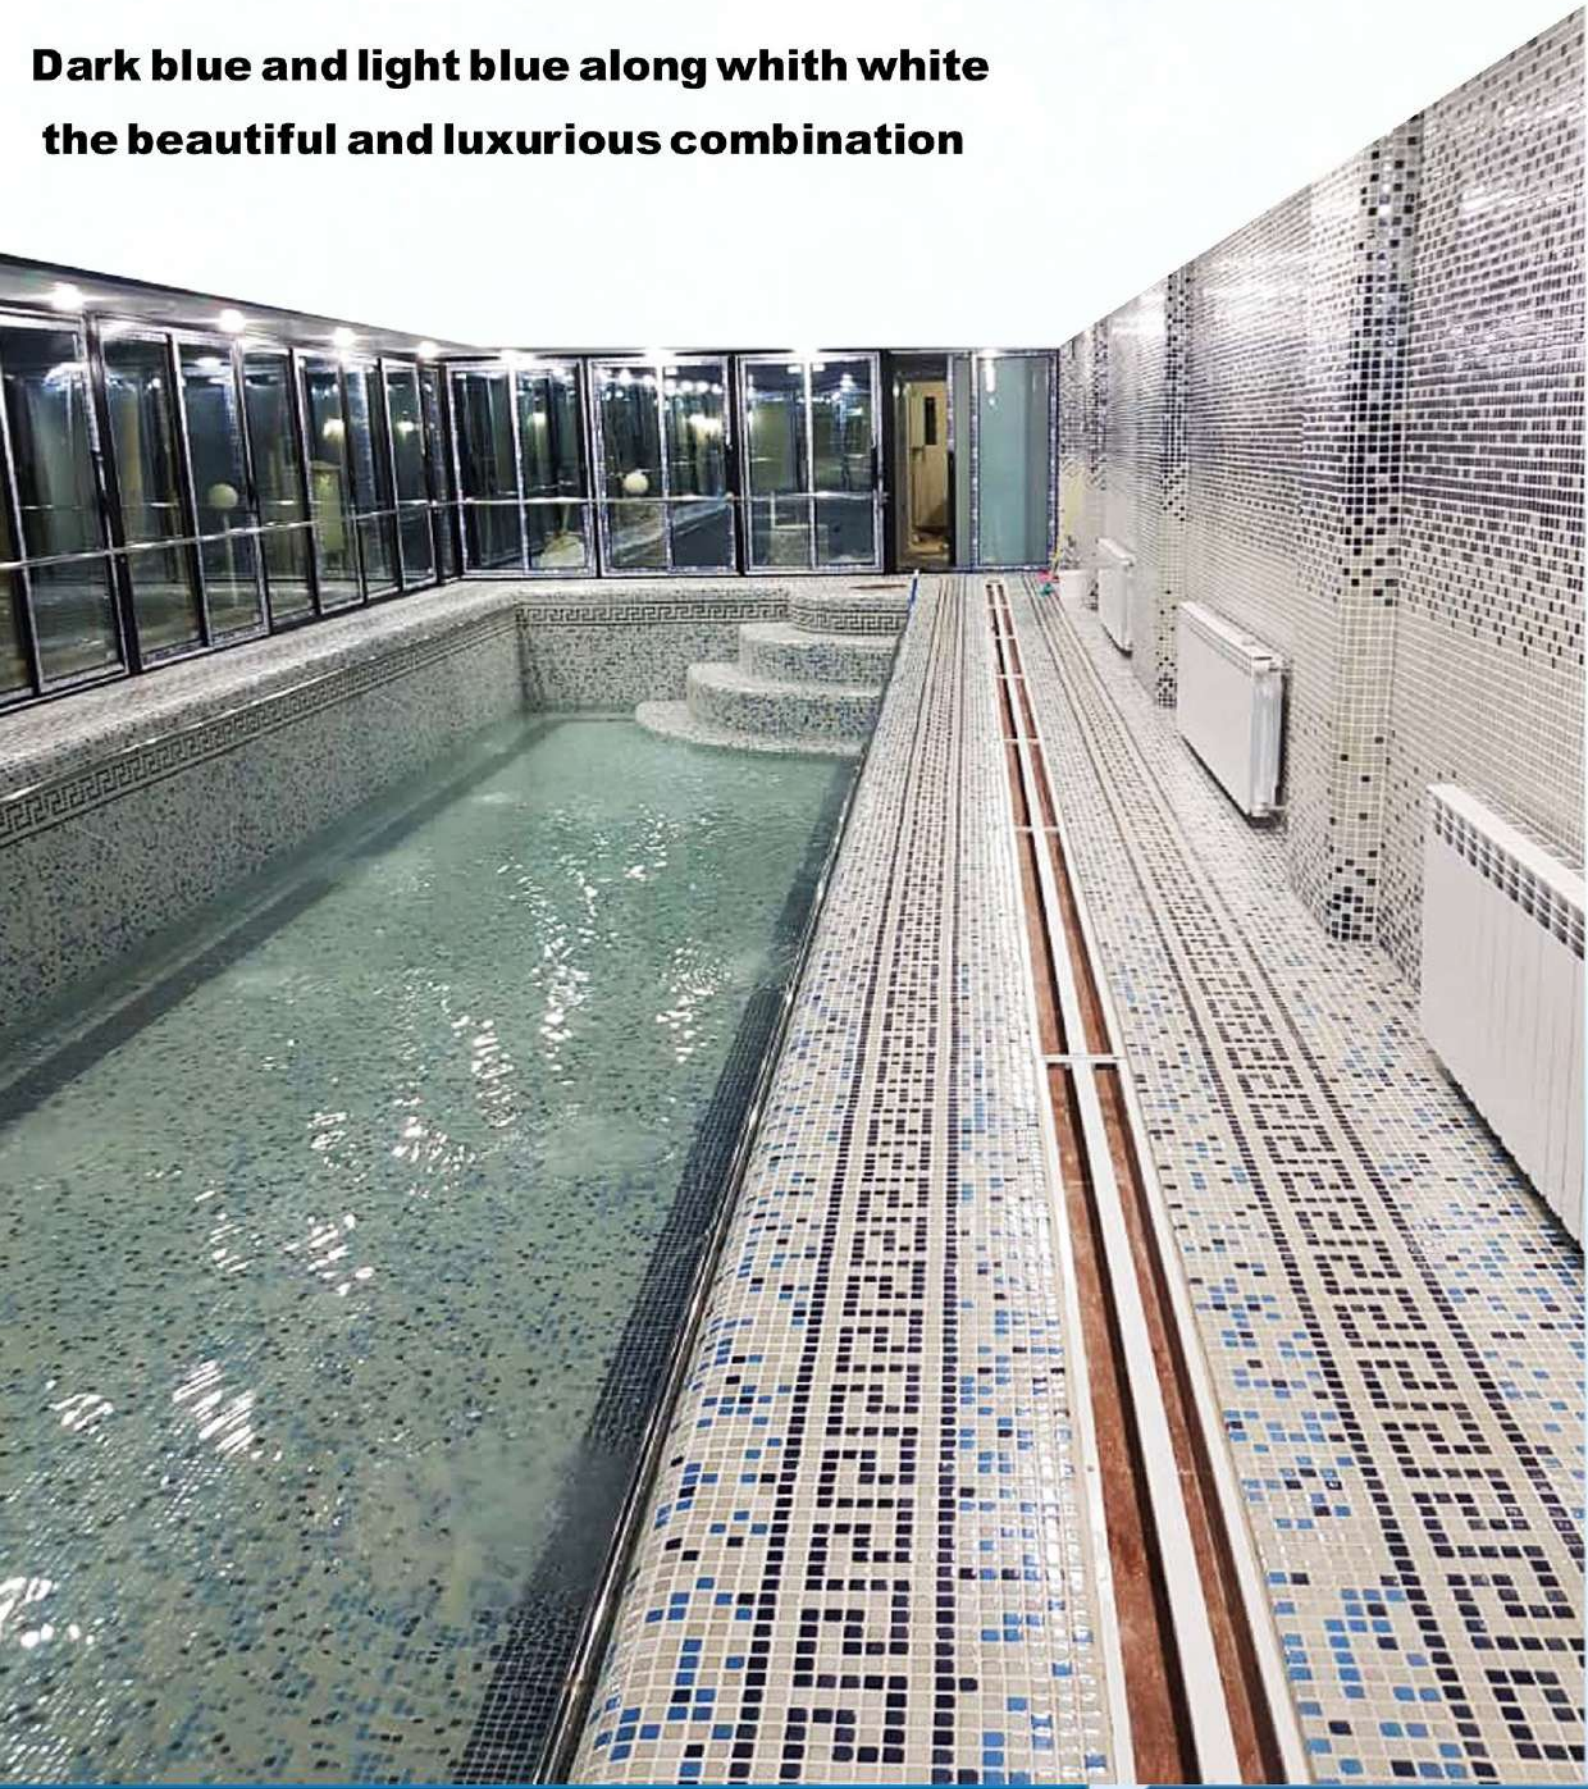

**WHITE BLUE CHESS
YILLDEZ**

**WHITE DARK BLUE CHESS
YILLDEZ**

**BLACK WHITE CHESS
YILLDEZ**

**BLUE DARK BLUE CHESS
YILLDEZ**

**WHITE DARK BLUE VERSACE
YILLDEZ**

**WHITE BLACK VERSACE
YILLDEZ**

**Dark blue and light blue along with white
the beautiful and luxurious combination**