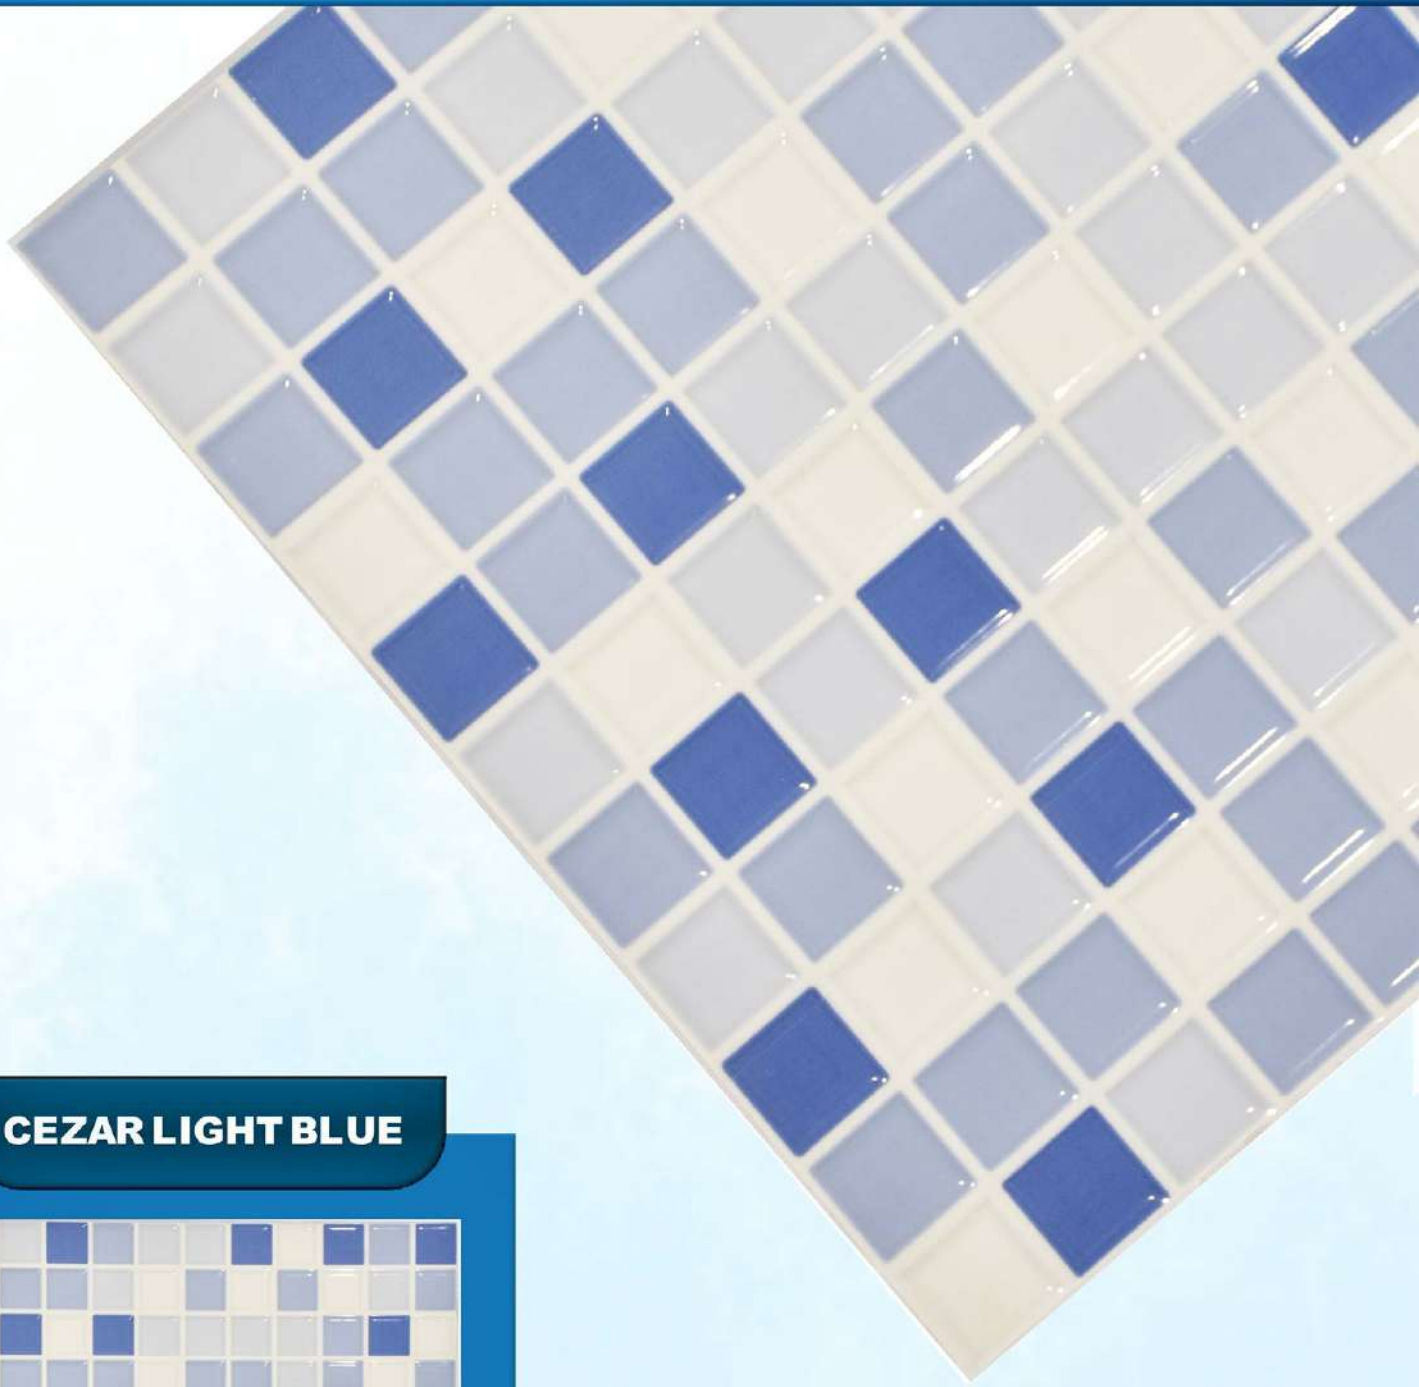

CEZAR LIGHT BLUE