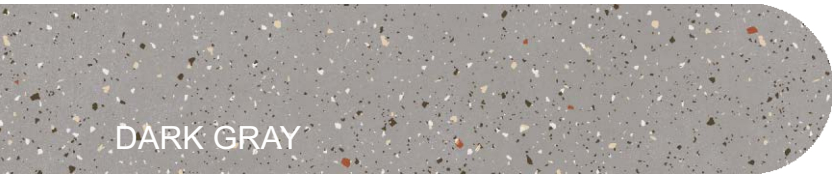

3 COLORS

WHITE

LIGHT GRAY

DARK GRAY

1 SIZE

Porcelain Tile

95x95 cm

1 FINISH