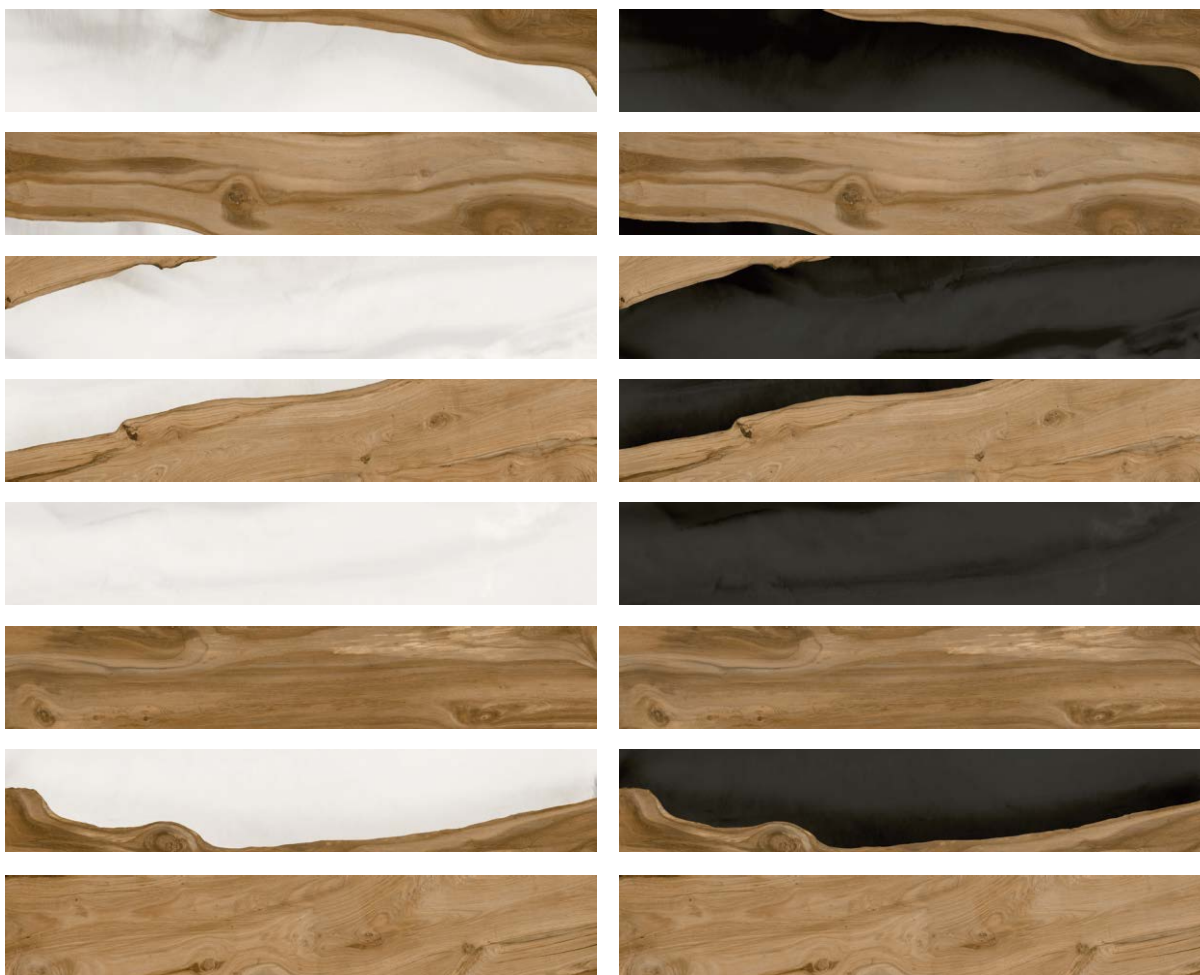

KHUMER

Wall and Floor
Rectified Tile / Matt / White Body

Khumer Sand White
20x120 cm / Matt

Khumer Sand Black
20x120 cm / Matt