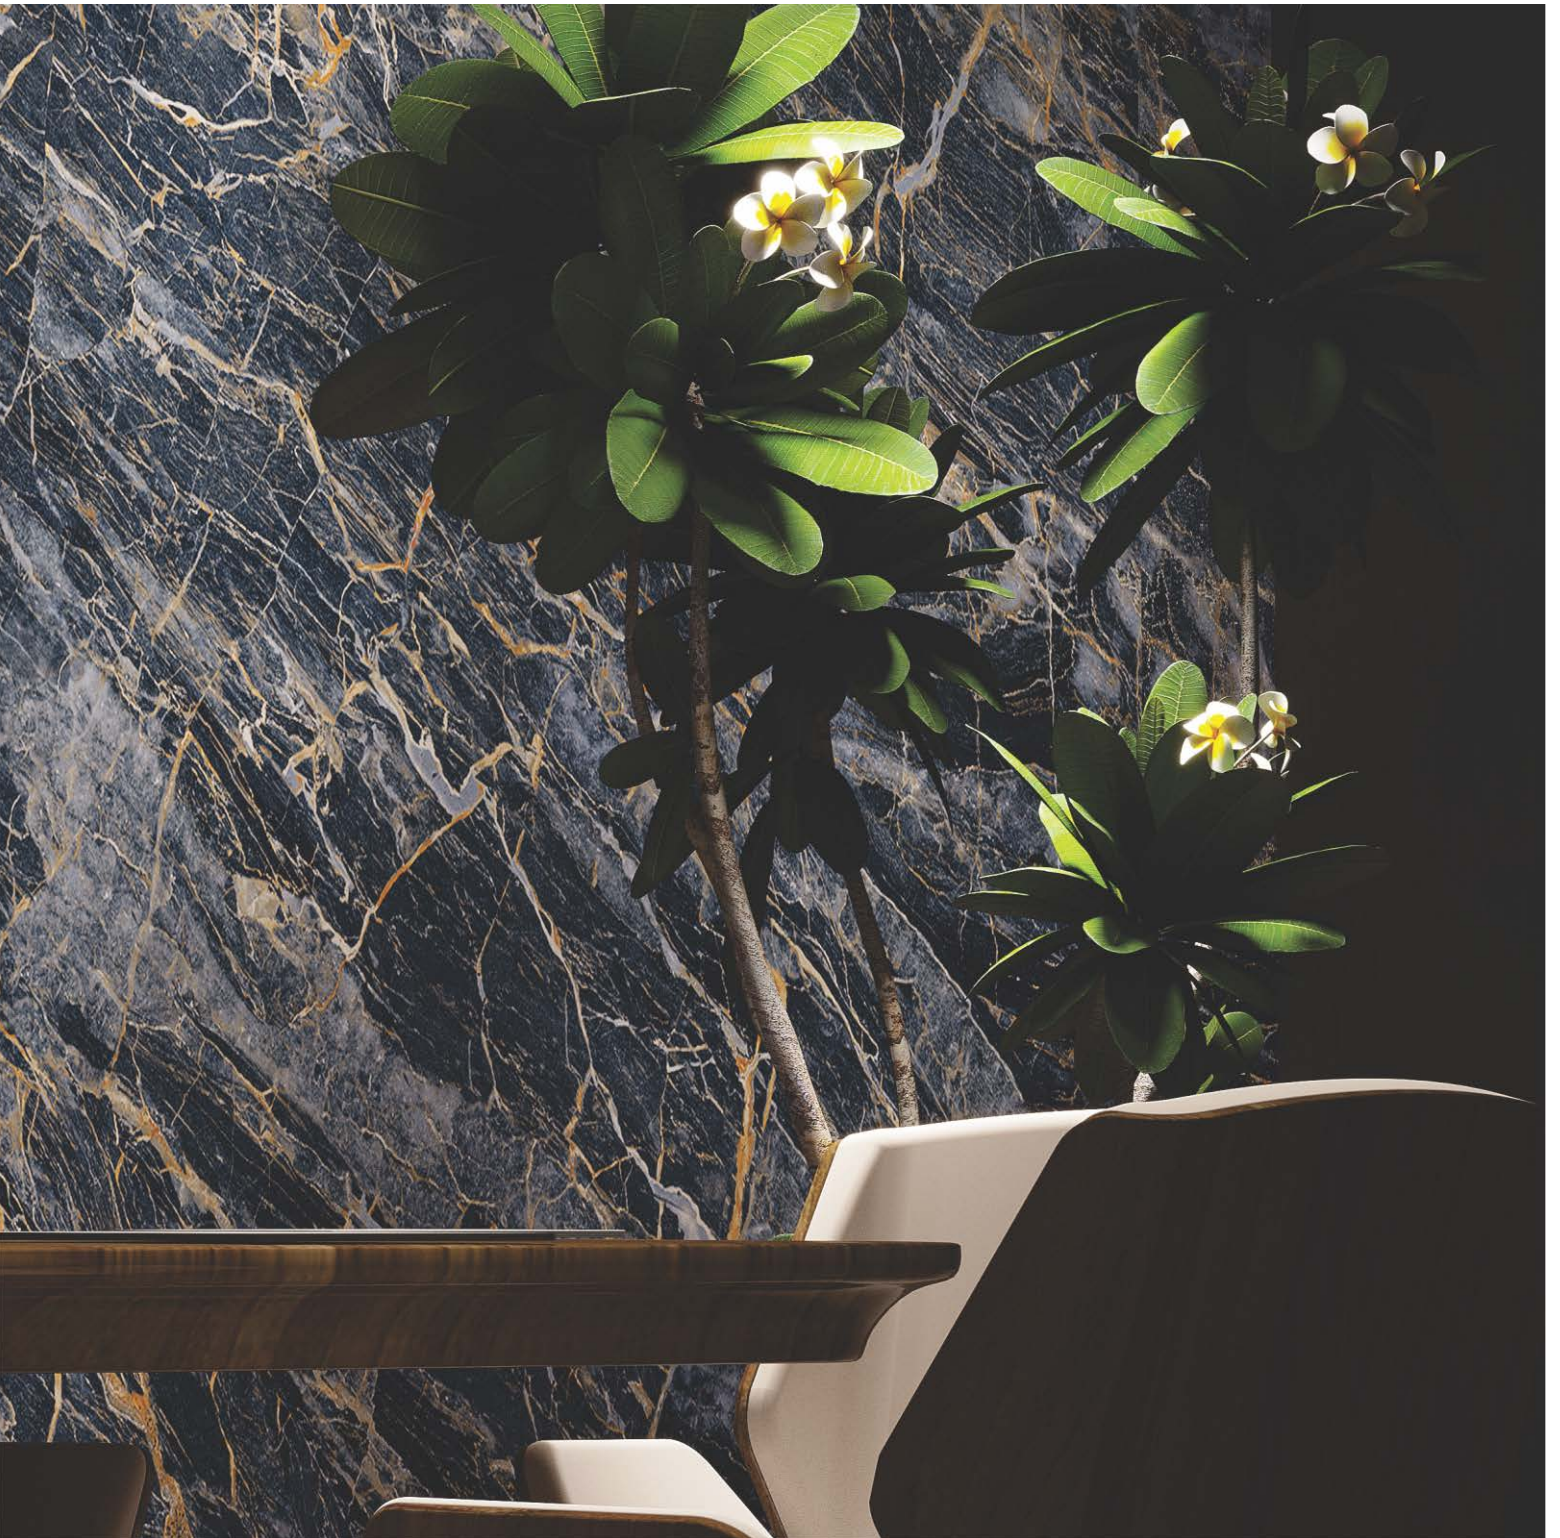

# TETIS

**Tetis Blue**  
80x160 cm / Full Polished Glossy