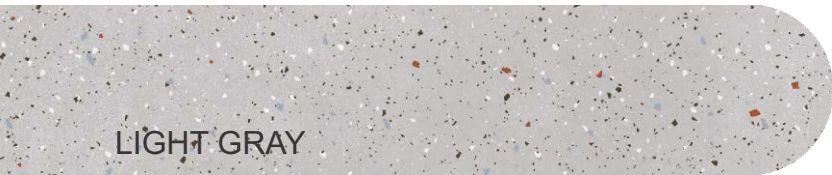

3 COLORS

WHITE

LIGHT GRAY

DARK GRAY

1 SIZE

Porcelain Tile

95x95 cm

1 FINISH