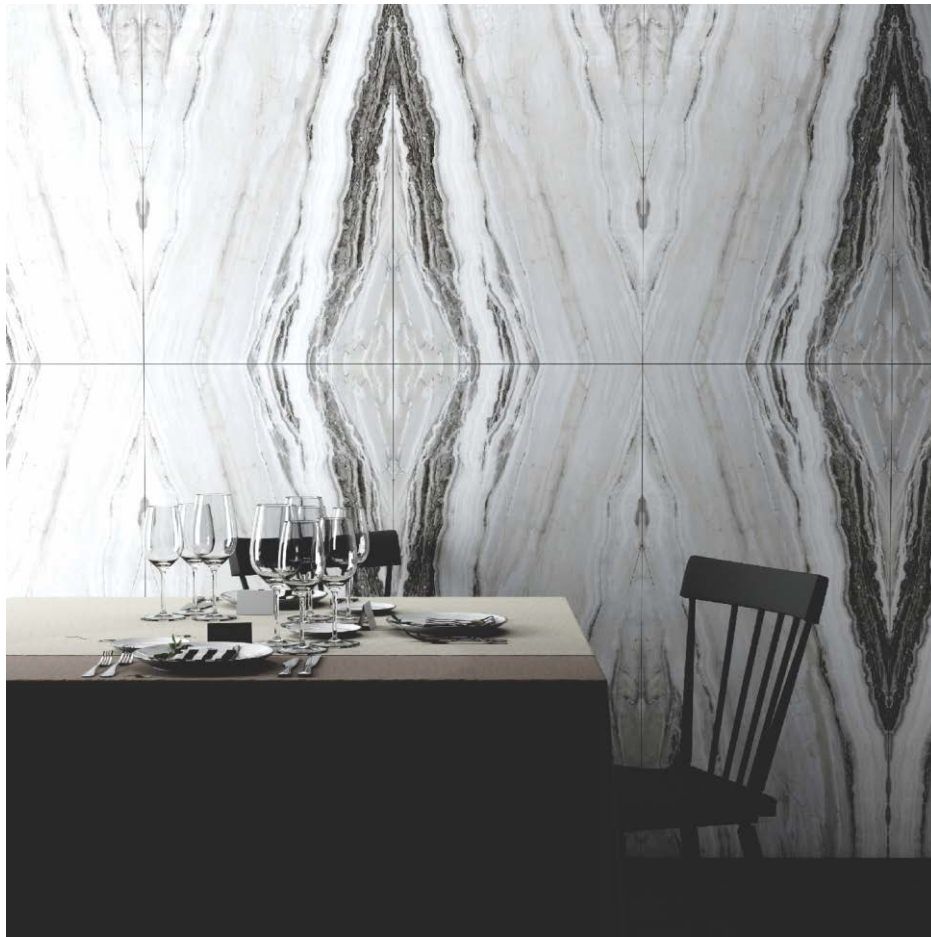

80x80 cm

1 FINISH

# SIHU

**Sihu Gray**  
60x120 cm / Full Polished Glossy

**Sihu Gray**  
60x120 cm / Full Polished Glossy