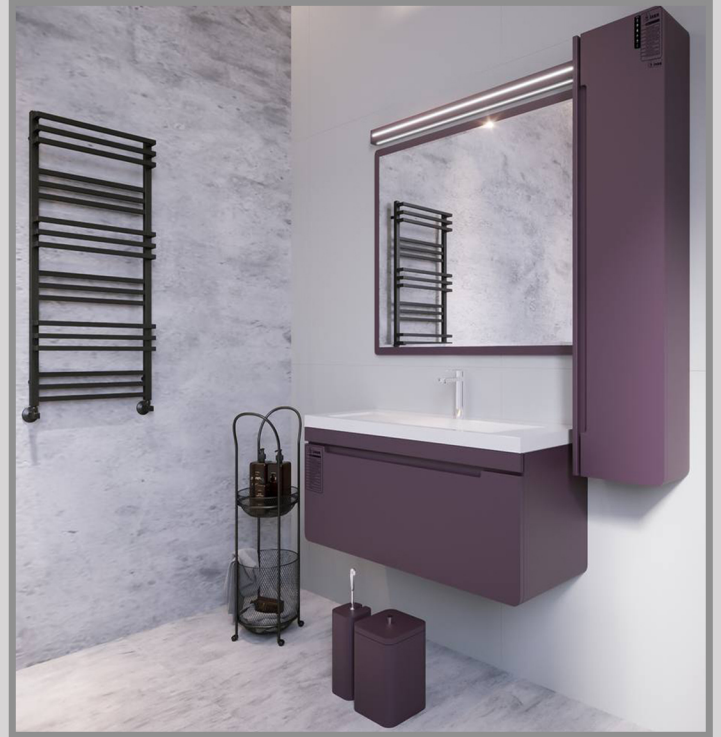

Name of Product	Cabin	Mirror	Box
Maral	45*120	80*120	40*120

Name of Product	Cabin	Mirror	Box
Helma120	40*120	80*120	35*120

Name of Product	Cabin	Mirror	Box
Helma100	40*100	70*100	28*120

Name of Product	Cabin	Mirror
Napoli 80	45*33*80	80*70

Name of Product	Cabin	Mirror
Napoli 120	46 *33*120	80*120

Name of Product	Cabin	Mirror	Box
Shayan	40*100	70*100	28*120

Name of Product	Cabin	Mirror	Box
Shanel	40*90	80*90	28*120

Name of Product	Cabin	Mirror	Box
Elizabet	47*90	70*90	28*120