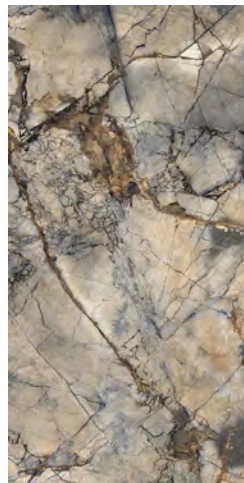

Gonzalo 4Match

60x120  
Thickness: 12.5mm  
Nano Polish . Code: 3400-3401

60x120  
**7mm**

---