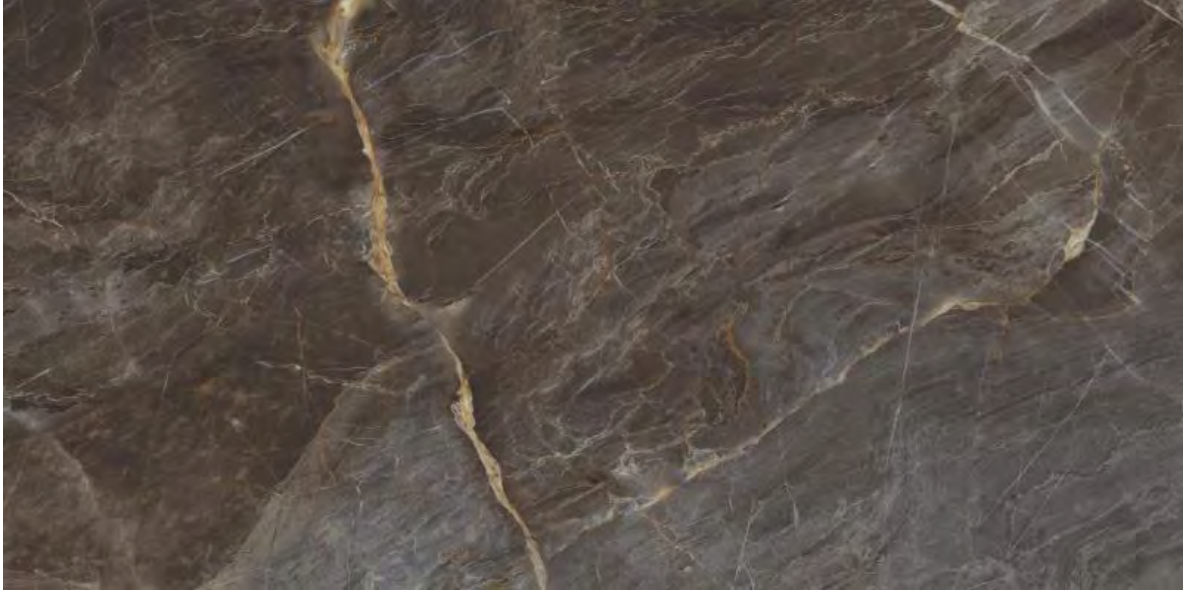

# Nancy Olivaceous

80x160 - Thickness: 13mm - Nano Polish Code: 8096

---