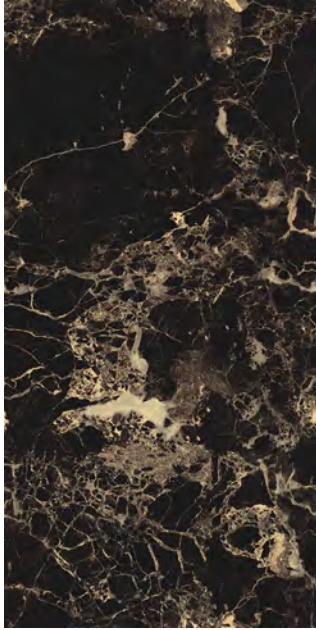

BL 844

60x120 - Thickness: 12.5mm - Nano Polish Code: 3412