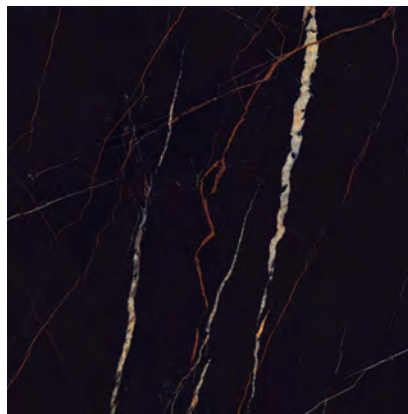

Samanta

100x100
Thickness: 13mm
Nano Polish . Code: 3581