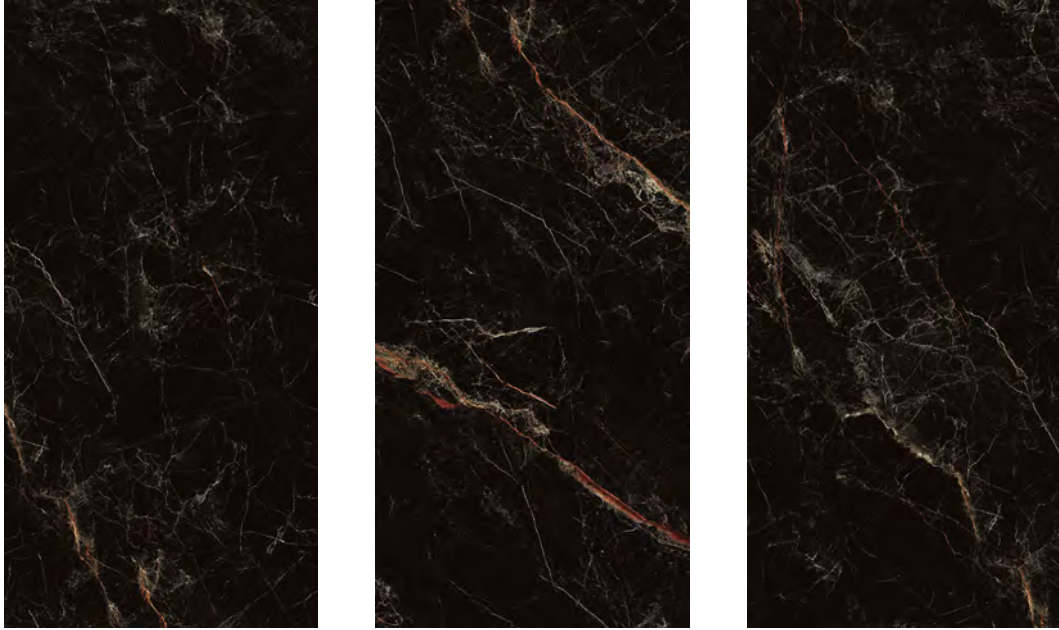

Bond

60x120 - Thickness: 12.5mm - Nano Polish Code: 3063