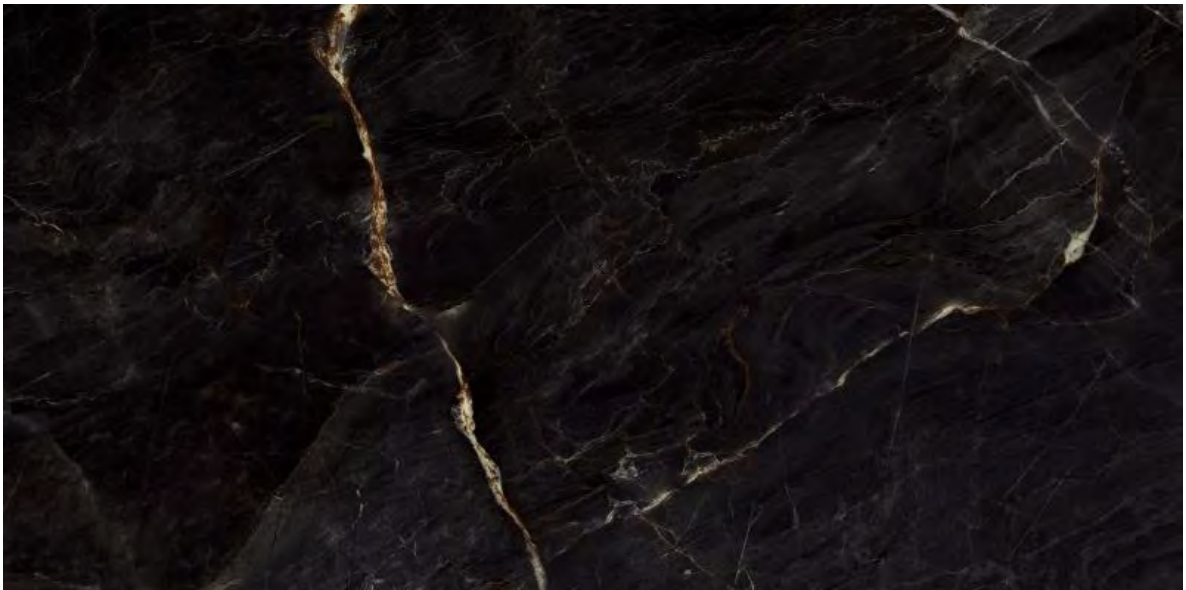

Nancy Black

80x160 - Thickness: 13mm - Nano Polish Code: 5831