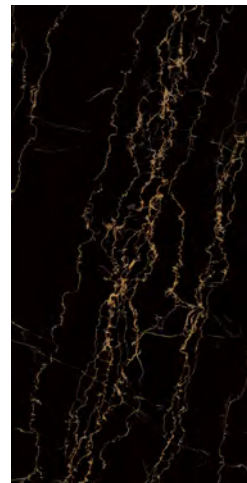

# Kansas Silver

60x120  
Thickness: 12.5mm  
Nano Polish . Code: 4707

Adonis

60x120  
Thickness: 12.5mm  
Nano Polish . Code: 2999

Arad

60x120  
Thickness: 12.5mm  
Nano Polish . Code: 3182

Alberto

60x120  
Thickness: 12.5mm  
Nano Polish . Code: 3153